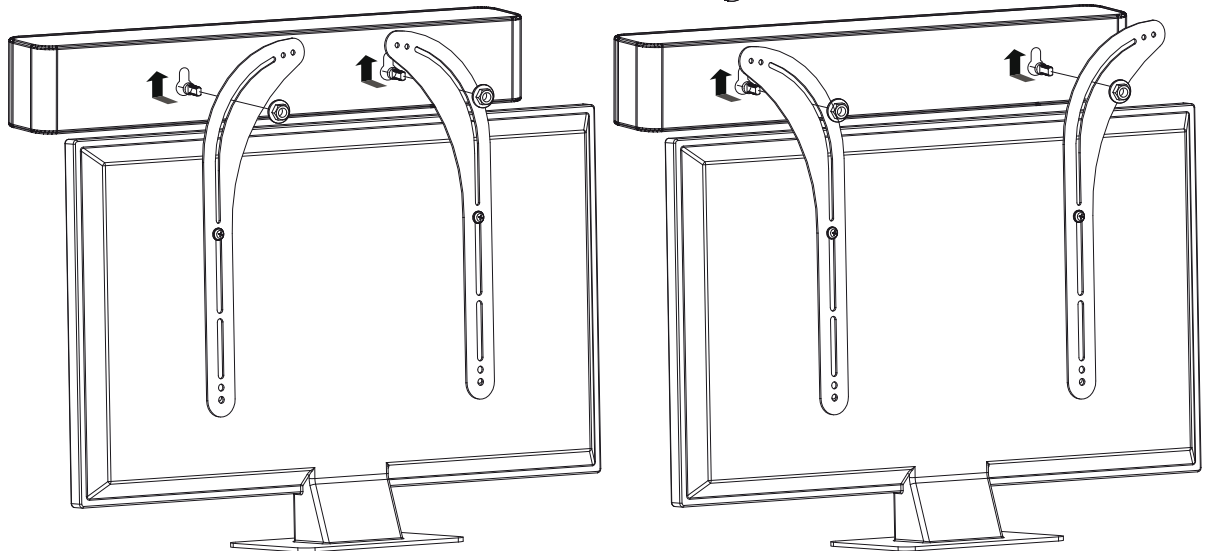

spares@techlink.uk.com

Web

www.techlink.uk.com
www.recharge.uk.com

For new Samsung TVs use the longer S-A screw together with the Samsung wall mount adapter provided with the TV

For new Samsung TVs use the longer S-A screw together with the Samsung wall mount adapter provided with the TV

For new Samsung TVs use the longer S-A screw together with the Samsung wall mount adapter provided with the TV