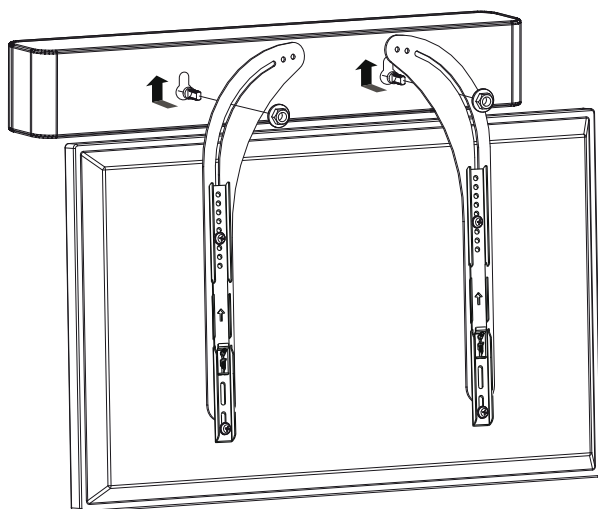

spares@techlink.uk.com

Web

www.techlink.uk.com
www.recharge.uk.com

For new Samsung TVs use the longer S-A screw together with the Samsung wall mount adapter provided with the TV

For new Samsung TVs use the longer S-A screw together with the Samsung wall mount adapter provided with the TV

For new Samsung TVs use the longer S-A screw together with the Samsung wall mount adapter provided with the TV