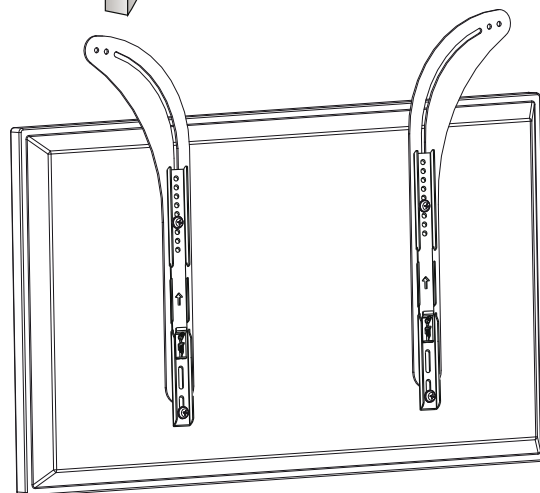

spares@techlink.uk.com

Web

www.techlink.uk.com
www.recharge.uk.com

For new Samsung TVs use the longer S-A screw together with the Samsung wall mount adapter provided with the TV

For new Samsung TVs use the longer S-A screw together with the Samsung wall mount adapter provided with the TV

For new Samsung TVs use the longer S-A screw together with the Samsung wall mount adapter provided with the TV