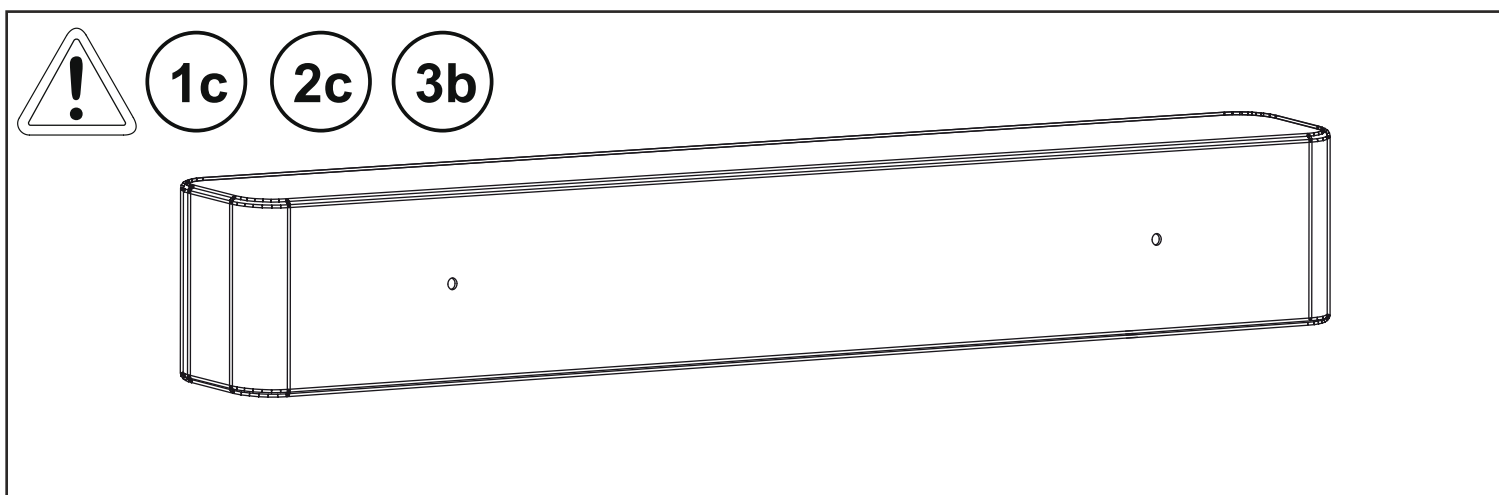

spares@techlink.uk.com

Web

www.techlink.uk.com
www.recharge.uk.com

For new Samsung TVs use the longer S-A screw together with the Samsung wall mount adapter provided with the TV

For new Samsung TVs use the longer S-A screw together with the Samsung wall mount adapter provided with the TV

For new Samsung TVs use the longer S-A screw together with the Samsung wall mount adapter provided with the TV