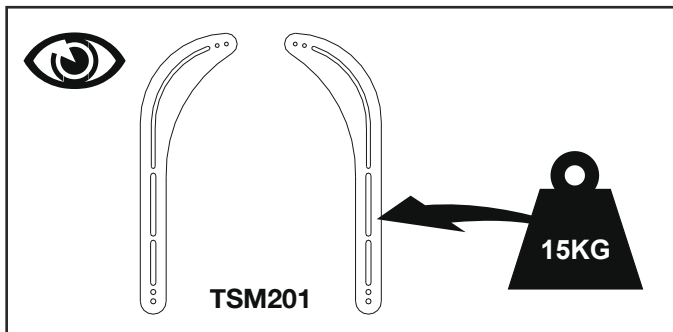

spares@techlink.uk.com

Web

www.techlink.uk.com
www.recharge.uk.com

For new Samsung TVs use the longer S-A screw together with the Samsung wall mount adapter provided with the TV

For new Samsung TVs use the longer S-A screw together with the Samsung wall mount adapter provided with the TV

For new Samsung TVs use the longer S-A screw together with the Samsung wall mount adapter provided with the TV