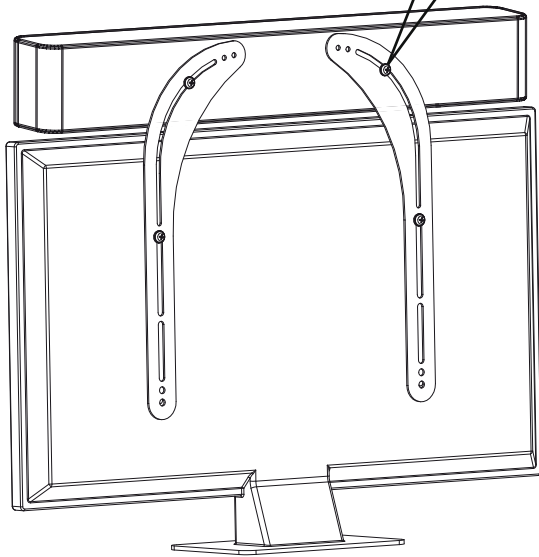

spares@techlink.uk.com

Web

www.techlink.uk.com
www.recharge.uk.com

For new Samsung TVs use the longer S-A screw together with the Samsung wall mount adapter provided with the TV

For new Samsung TVs use the longer S-A screw together with the Samsung wall mount adapter provided with the TV

For new Samsung TVs use the longer S-A screw together with the Samsung wall mount adapter provided with the TV