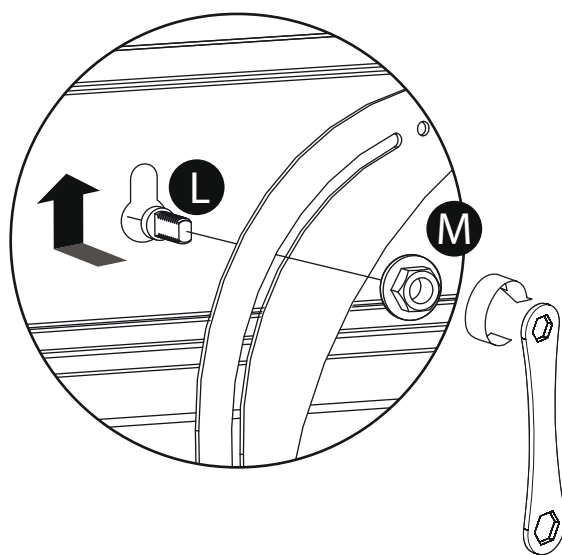

spares@techlink.uk.com

Web

www.techlink.uk.com
www.recharge.uk.com

For new Samsung TVs use the longer S-A screw together with the Samsung wall mount adapter provided with the TV

For new Samsung TVs use the longer S-A screw together with the Samsung wall mount adapter provided with the TV

For new Samsung TVs use the longer S-A screw together with the Samsung wall mount adapter provided with the TV