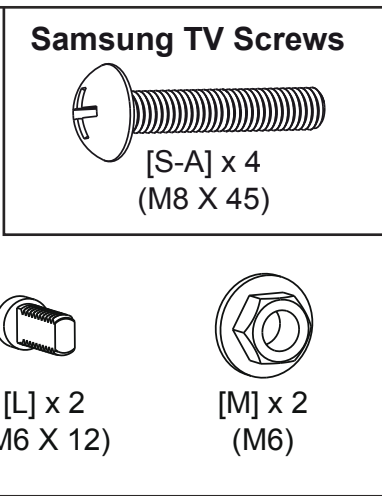

Product Name: TSM201

Art number: 402284

TECHLINK, A Division Of Tapehand Ltd.
Units 7 and 8 Bat and Ball Enterprise Centre
Bat and Ball Road
Sevenoaks
Kent
United Kingdom
TN14 5LJ

(UK) Free Phone 0800 634 2699
(US) Toll Free (844) 499-1159

spares@techlink.uk.com

Web

www.techlink.uk.com
www.recharge.uk.com

For new Samsung TVs use the longer S-A screw together with the Samsung wall mount adapter provided with the TV

For new Samsung TVs use the longer S-A screw together with the Samsung wall mount adapter provided with the TV

For new Samsung TVs use the longer S-A screw together with the Samsung wall mount adapter provided with the TV