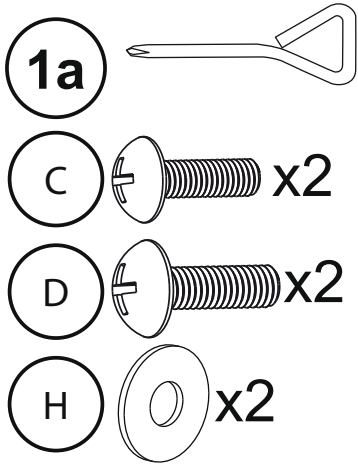

Product Name: TSM201

Art number: 402284

TECHLINK, A Division Of Tapehand Ltd.
Units 7 and 8 Bat and Ball Enterprise Centre
Bat and Ball Road
Sevenoaks
Kent
United Kingdom
TN14 5LJ

(UK) Free Phone 0800 634 2699
(US) Toll Free (844) 499-1159

spares@techlink.uk.com

Web

www.techlink.uk.com
www.recharge.uk.com

For new Samsung TVs use the longer S-A screw together with the Samsung wall mount adapter provided with the TV

For new Samsung TVs use the longer S-A screw together with the Samsung wall mount adapter provided with the TV

For new Samsung TVs use the longer S-A screw together with the Samsung wall mount adapter provided with the TV