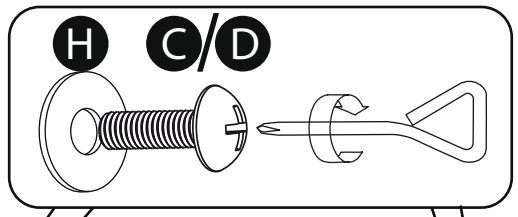

spares@techlink.uk.com

Web

www.techlink.uk.com
www.recharge.uk.com

For new Samsung TVs use the longer S-A screw together with the Samsung wall mount adapter provided with the TV

For new Samsung TVs use the longer S-A screw together with the Samsung wall mount adapter provided with the TV

For new Samsung TVs use the longer S-A screw together with the Samsung wall mount adapter provided with the TV