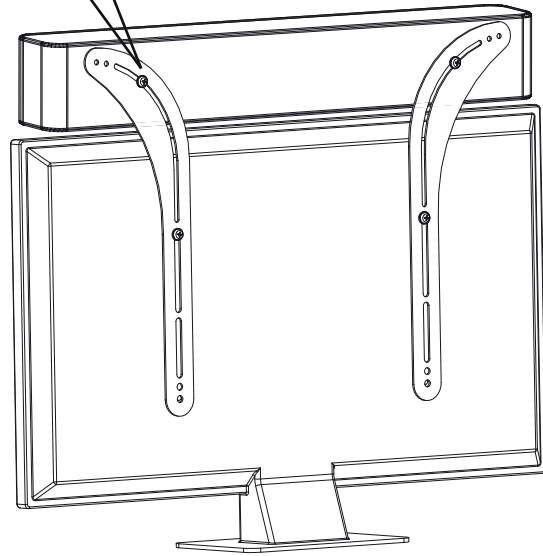

spares@techlink.uk.com

Web

www.techlink.uk.com
www.recharge.uk.com

For new Samsung TVs use the longer S-A screw together with the Samsung wall mount adapter provided with the TV

For new Samsung TVs use the longer S-A screw together with the Samsung wall mount adapter provided with the TV

For new Samsung TVs use the longer S-A screw together with the Samsung wall mount adapter provided with the TV