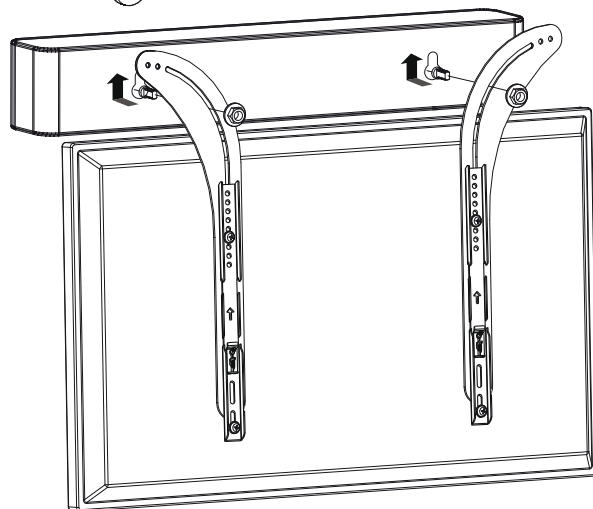

spares@techlink.uk.com

Web

www.techlink.uk.com
www.recharge.uk.com

For new Samsung TVs use the longer S-A screw together with the Samsung wall mount adapter provided with the TV

For new Samsung TVs use the longer S-A screw together with the Samsung wall mount adapter provided with the TV

For new Samsung TVs use the longer S-A screw together with the Samsung wall mount adapter provided with the TV