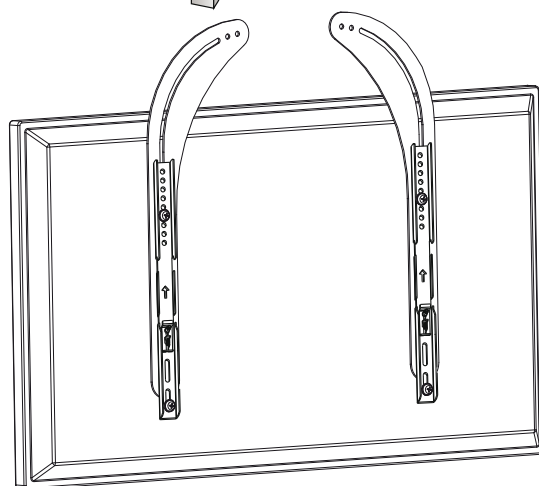

spares@techlink.uk.com

Web

www.techlink.uk.com
www.recharge.uk.com

For new Samsung TVs use the longer S-A screw together with the Samsung wall mount adapter provided with the TV

For new Samsung TVs use the longer S-A screw together with the Samsung wall mount adapter provided with the TV

For new Samsung TVs use the longer S-A screw together with the Samsung wall mount adapter provided with the TV