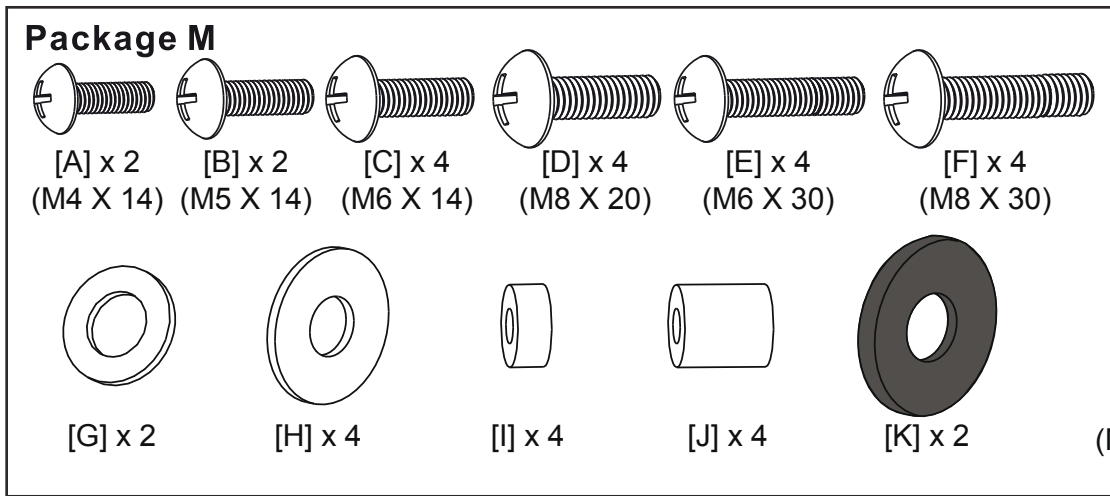

Product Name: TSM201

Art number: 402284

TECHLINK, A Division Of Tapehand Ltd.
Units 7 and 8 Bat and Ball Enterprise Centre
Bat and Ball Road
Sevenoaks
Kent
United Kingdom
TN14 5LJ

(UK) Free Phone 0800 634 2699
(US) Toll Free (844) 499-1159

spares@techlink.uk.com

Web

www.techlink.uk.com
www.recharge.uk.com

For new Samsung TVs use the longer S-A screw together with the Samsung wall mount adapter provided with the TV

For new Samsung TVs use the longer S-A screw together with the Samsung wall mount adapter provided with the TV

For new Samsung TVs use the longer S-A screw together with the Samsung wall mount adapter provided with the TV