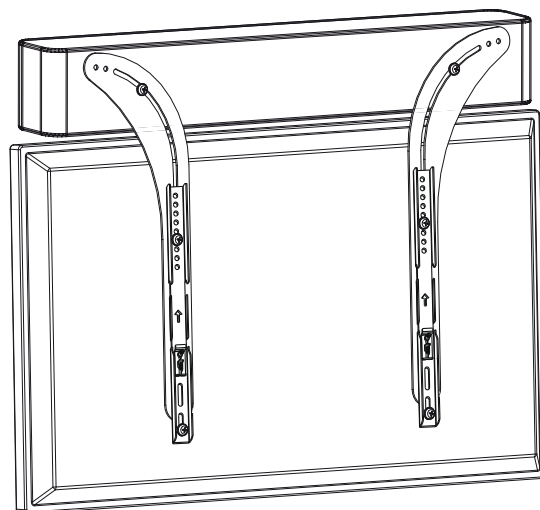

spares@techlink.uk.com

Web

www.techlink.uk.com
www.recharge.uk.com

For new Samsung TVs use the longer S-A screw together with the Samsung wall mount adapter provided with the TV

For new Samsung TVs use the longer S-A screw together with the Samsung wall mount adapter provided with the TV

For new Samsung TVs use the longer S-A screw together with the Samsung wall mount adapter provided with the TV