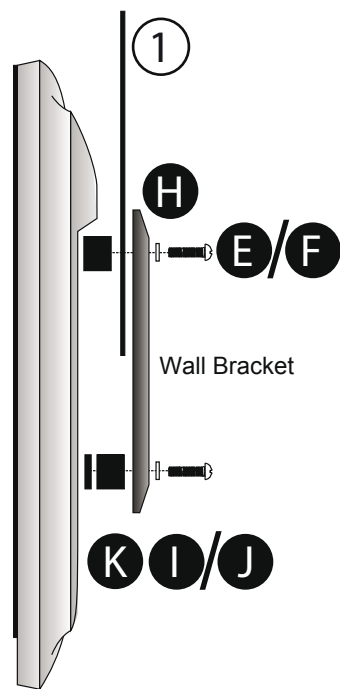

spares@techlink.uk.com

Web

www.techlink.uk.com
www.recharge.uk.com

For new Samsung TVs use the longer S-A screw together with the Samsung wall mount adapter provided with the TV

For new Samsung TVs use the longer S-A screw together with the Samsung wall mount adapter provided with the TV

For new Samsung TVs use the longer S-A screw together with the Samsung wall mount adapter provided with the TV