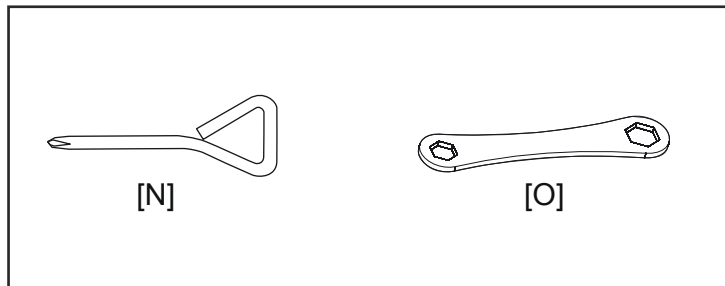

Product Name: TSM201

Art number: 402284

TECHLINK, A Division Of Tapehand Ltd.
Units 7 and 8 Bat and Ball Enterprise Centre
Bat and Ball Road
Sevenoaks
Kent
United Kingdom
TN14 5LJ

(UK) Free Phone 0800 634 2699
(US) Toll Free (844) 499-1159

spares@techlink.uk.com

Web

www.techlink.uk.com
www.recharge.uk.com

For new Samsung TVs use the longer S-A screw together with the Samsung wall mount adapter provided with the TV

For new Samsung TVs use the longer S-A screw together with the Samsung wall mount adapter provided with the TV

For new Samsung TVs use the longer S-A screw together with the Samsung wall mount adapter provided with the TV