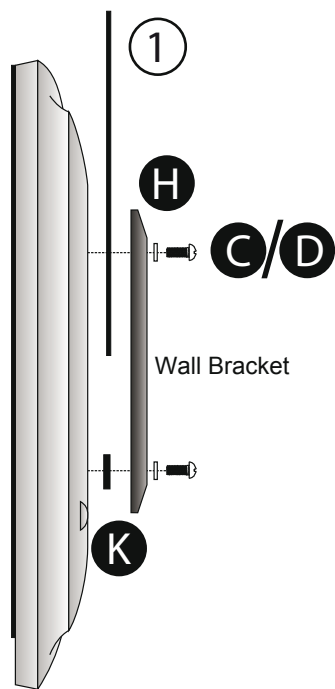

spares@techlink.uk.com

Web

www.techlink.uk.com
www.recharge.uk.com

For new Samsung TVs use the longer S-A screw together with the Samsung wall mount adapter provided with the TV

For new Samsung TVs use the longer S-A screw together with the Samsung wall mount adapter provided with the TV

For new Samsung TVs use the longer S-A screw together with the Samsung wall mount adapter provided with the TV