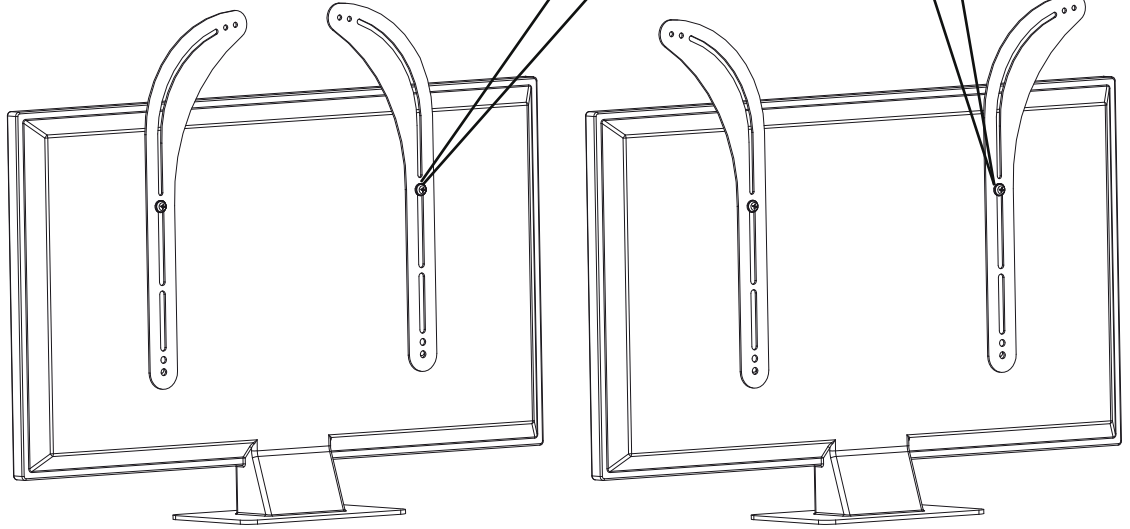

spares@techlink.uk.com

Web

www.techlink.uk.com
www.recharge.uk.com

For new Samsung TVs use the longer S-A screw together with the Samsung wall mount adapter provided with the TV

For new Samsung TVs use the longer S-A screw together with the Samsung wall mount adapter provided with the TV

For new Samsung TVs use the longer S-A screw together with the Samsung wall mount adapter provided with the TV