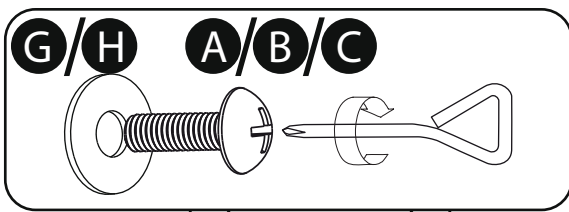

spares@techlink.uk.com

Web

www.techlink.uk.com
www.recharge.uk.com

For new Samsung TVs use the longer S-A screw together with the Samsung wall mount adapter provided with the TV

For new Samsung TVs use the longer S-A screw together with the Samsung wall mount adapter provided with the TV

For new Samsung TVs use the longer S-A screw together with the Samsung wall mount adapter provided with the TV