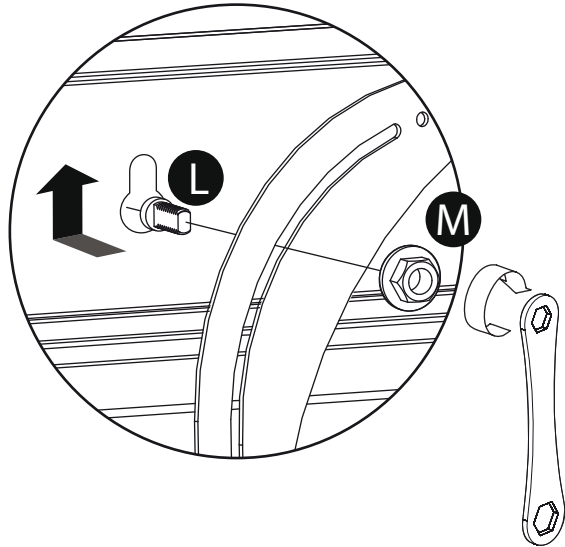

spares@techlink.uk.com

Web

www.techlink.uk.com
www.recharge.uk.com

For new Samsung TVs use the longer S-A screw together with the Samsung wall mount adapter provided with the TV

For new Samsung TVs use the longer S-A screw together with the Samsung wall mount adapter provided with the TV

For new Samsung TVs use the longer S-A screw together with the Samsung wall mount adapter provided with the TV