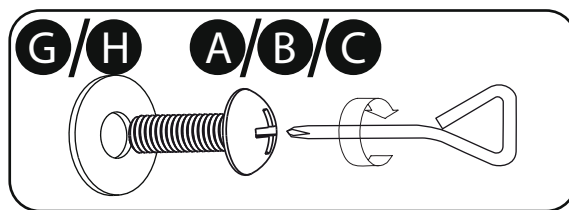

spares@techlink.uk.com

Web

www.techlink.uk.com
www.recharge.uk.com

For new Samsung TVs use the longer S-A screw together with the Samsung wall mount adapter provided with the TV

For new Samsung TVs use the longer S-A screw together with the Samsung wall mount adapter provided with the TV

For new Samsung TVs use the longer S-A screw together with the Samsung wall mount adapter provided with the TV